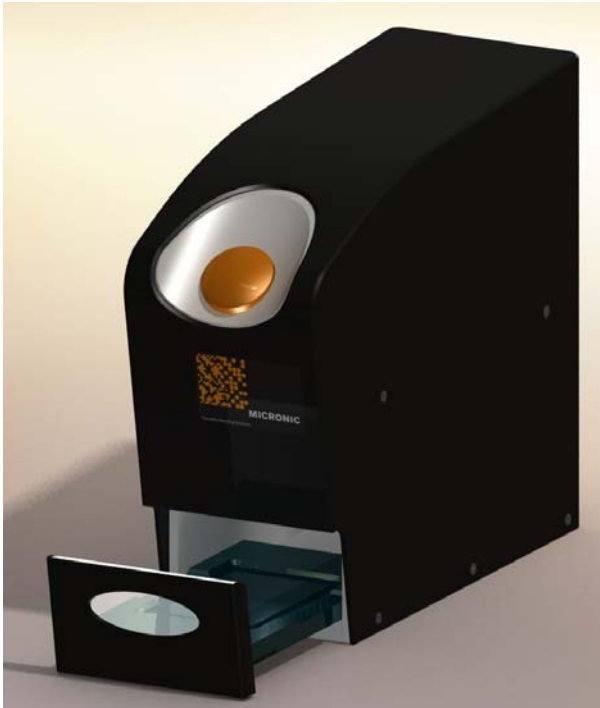

NEW Micronic Electric Capper

A fast, easy-to-use, semi-automated capmatsealer for capping a variety of tube sizes with capmats and capclusters.

The New Electric Capper quickly and evenly caps racks of tubes arranged in a 96-well format.

Benefits of the New Electric Capper:

- Versatile: caps all Micronic tubes using capmats and capclusters
*Also compatible with other brands of tubes
- Easy-to-use:
 - *Place rack of tubes inside drawer
 - *Place caps on rack
 - *Close drawer
 - *Press the button to cap tubes
- Flexible: caps both full and partially-full racks of tubes
- The most secure seal: controlled-pressure system caps each tube evenly
- Fast: caps entire rack of 96 tubes in 5 seconds

Features of the Electric Capper:

- Compatible with the Micronic capping range, tubes and racks
- Also compatible with other brands of tubes and caps
(Please contact us for compatible brands)
- Robust, durable bench-top device
- 1.40 ml tubes standard - adapters necessary for smaller tubes
- Power: 230/115V-1
- Weight and dimensions: 29 lbs, 15" x 6" x 13"

Item #	Description
1763-5015	Micronic Electric Capper
1765-5702	Adapter for 0.50 ml Screw Cap tubes
1765-5700	Adapter for 0.75 ml tubes
1765-5701	Adapter for 1.10 ml Screw Cap tubes

Please see www.usascientific.com for more information on Micronic tubes, capping options, scanners, and tube sorters.