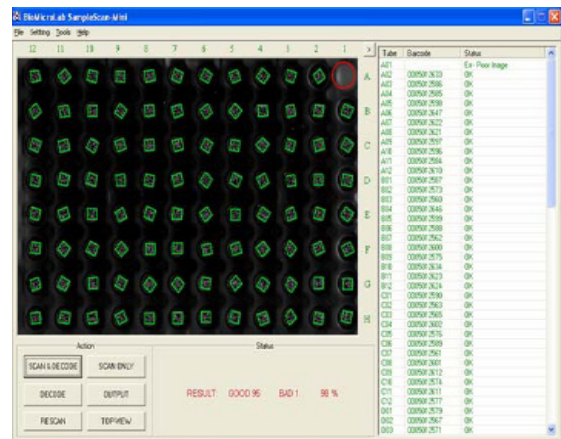

NEW Micronic SampleScan Mini

A smaller, faster 2D barcode-scanning solution.

Features and Benefits:

- Scans one SBS rack in 5 - 7 seconds
- Compatible with SBS-formatted racks in 12, 24, 48, and 96 well configurations
- Built-in auto rescan feature
- Single tube read function — copies scanned barcode to the clipboard to paste into another application
- Manually edit barcodes
- Customizable output files and destination folder (.csv)
- LIMS-integration ready
- ActiveX SDK controls available to assist with robotics and LIMS integration

Software Features:

- Scans and decodes 2D barcodes
- Saves decoded data and exports output
- Excel interface
- Manual 2D barcode editing
- 384 tube compatibility option
- Auto rescan features

System Requirements:

- Windows XP computer
- 2 USB ports
- 512 MB RAM

A scanned image of a rack of 96 tubes (green boxes reflect a successful code capture — red circles reflect an unsuccessful capture)

SampleScan Mini can decode racks of 96 tubes or single tubes by placing the code on the scanner surface

Specifications:

- Dimensions: 10.5" D x 6.25" W x 1.5" H
- Weight: 5 lbs.
- Electrical: 100-240 VAC, 50/60 Hz
- Resolution: 600dpi
- Warranty: One-year factory depot

SampleScan Mini is the newest addition to the Micronic line of barcode readers!