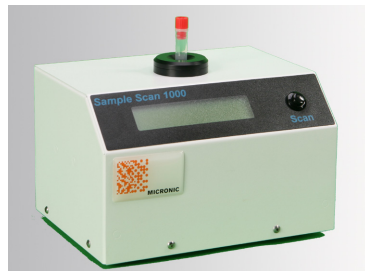

NEW Micronic SampleScan Mini

A smaller, faster 2D barcode-scanning solution.

Features and Benefits:

- Scans one SBS rack in 5 - 7 seconds
- Compatible with SBS-formatted racks in 12, 24, 48, and 96 well configurations
- Built-in auto rescan feature
- Single tube read function — copies scanned barcode to the clipboard to paste into another application
- Manually edit barcodes
- Customizable output files and destination folder (.csv)
- LIMS-integration ready
- ActiveX SDK controls available to assist with robotics and LIMS integration

- Windows XP computer
- 2 USB ports
- 512 MB RAM

A scanned image of a rack of 96 tubes (green boxes reflect a successful code capture — red circles reflect an unsuccessful capture)

SampleScan Mini can decode racks of 96 tubes or single tubes by placing the code on the scanner surface

Specifications:

- Dimensions: 10.5" D x 6.25" W x 1.5" H
- Weight: 5 lbs.
- Electrical: 100-240 VAC, 50/60 Hz
- Resolution: 600dpi
- Warranty: One-year factory depot

SampleScan Mini is the newest addition to the Micronic line of barcode readers!